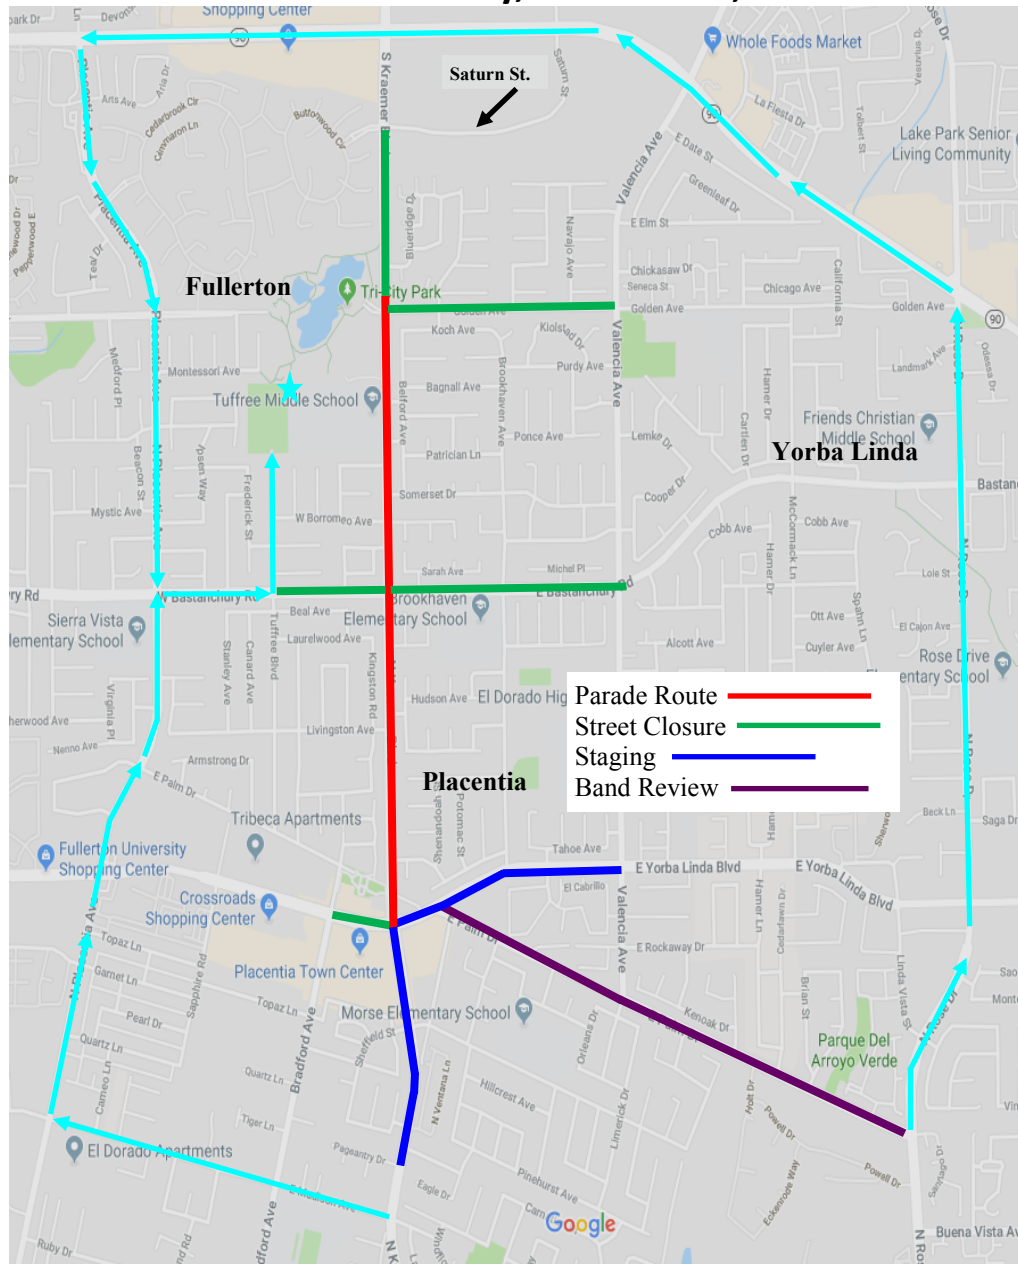

### At Kraemer Blvd & Saturn

To access Kraemer Blvd. south of Alta Vista, traffic should travel east on Saturn to Imperial Highway. At Imperial Highway make a right turn. Travel east bound to Rose Drive. At Rose Drive make a right turn. Travel southbound on Rose Drive to Alta Vista. At Alta Vista make a right turn. Third light will be Kraemer Blvd.

### At Golden & Valencia

People needing access to their homes can access their streets through side streets both north and south of Golden. Traffic needing to access Kraemer north of Saturn should travel north on Valencia to Imperial Highway. At Imperial Highway make a left turn. Kraemer will be second light from Valencia.

### At Bastanchury and Valencia

To access Bastanchury Road west of Kraemer, traffic should be directed northbound on Valencia to Imperial Highway. At Imperial Highway make a left turn. Traffic should travel west bound on Imperial Highway to Placentia Avenue. At Placentia Ave. make a left turn traveling southbound to Bastanchury. At Bastanchury traffic will be allowed to travel west on Bastanchury or continue straight on Placentia Ave.

### At Kraemer & Madison

To access Kraemer north of Saturn, traffic should be directed west on Madison to Placentia Avenue. At Placentia make a right turn. Travel northbound on Placentia Ave to Imperial Highway. At Imperial Highway make a right turn. Traffic wishing to travel south on Kraemer will be detoured at Saturn back to Imperial Highway.