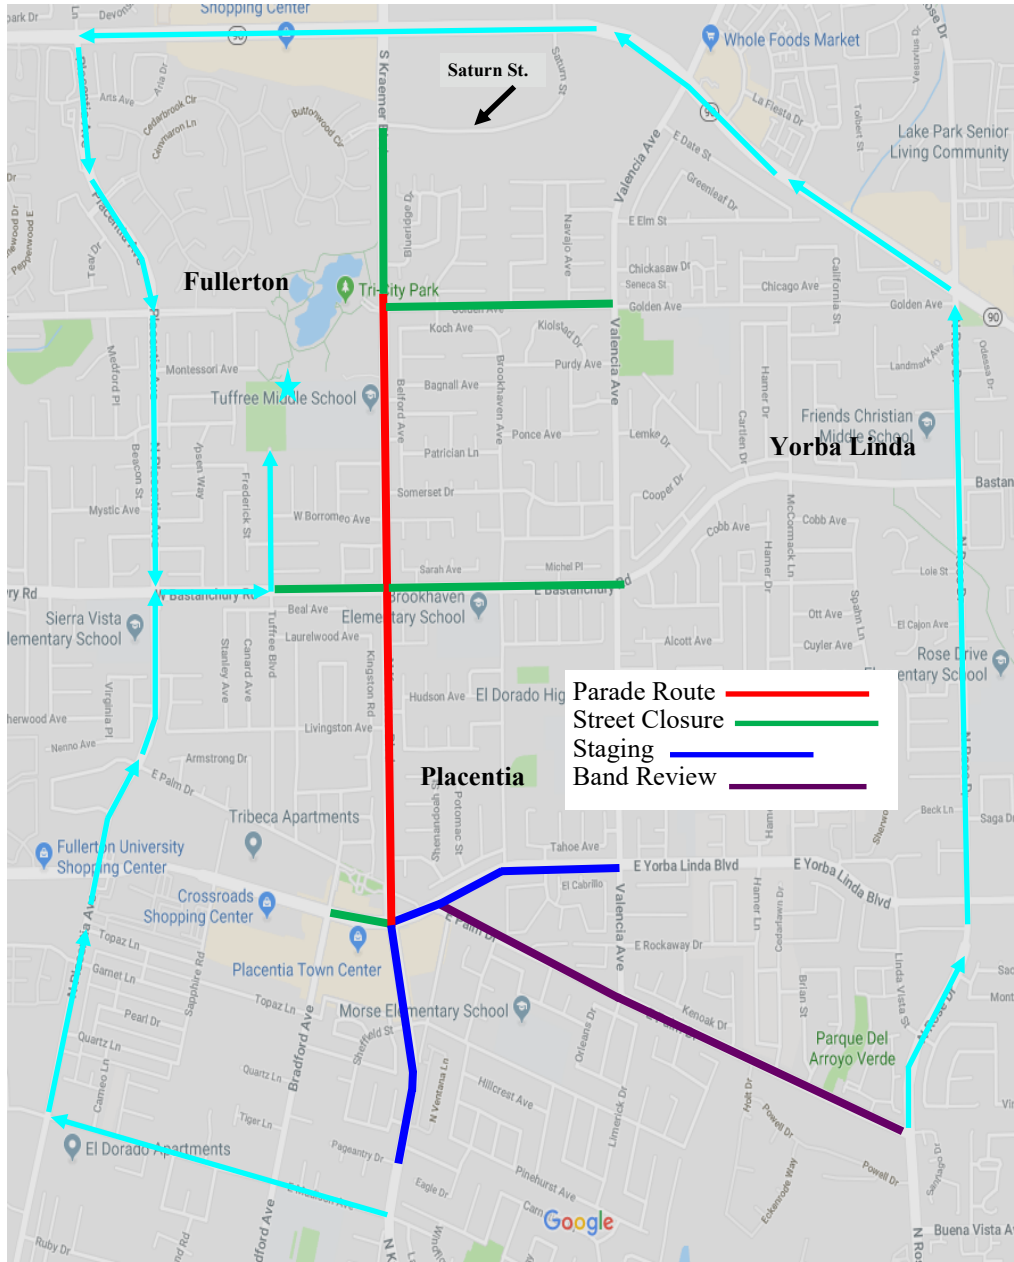

Alternate Route Map Heritage Festival Saturday, October 9, 2021

★ Festival Parking is located at Tuffree Middle School
(follow light blue lines to navigate road closures)

At Kraemer Blvd & Saturn

To access Kraemer Blvd. south of Alta Vista, traffic should travel east on Saturn to Imperial Highway. At Imperial Highway make a right turn. Travel east bound to Rose Drive. At Rose Drive make a right turn. Travel southbound on Rose Drive to Alta Vista. At Alta Vista make a right turn. Third light will be Kraemer Blvd.

At Golden & Valencia

People needing access to their homes can access their streets through side streets both north and south of Golden. Traffic needing to access Kraemer north of Saturn should travel north on Valencia to Imperial Highway. At Imperial Highway make a left turn. Kraemer will be second light from Valencia.

At Bastanchury and Valencia

To access Bastanchury Road west of Kraemer, traffic should be directed northbound on Valencia to Imperial Highway. At Imperial Highway make a left turn. Traffic should travel west bound on Imperial Highway to Placentia Avenue. At Placentia Ave. make a left turn traveling southbound to Bastanchury. At Bastanchury traffic will be allowed to travel west on Bastanchury or continue straight on Placentia Ave.

At Yorba Linda Blvd. & Valencia

To access Yorba Linda Blvd west of Kraemer, traffic should be directed northbound on Valencia to Imperial Highway. At Imperial Highway make a left turn. Traffic should travel west bound on Imperial Highway to Placentia Avenue. At Placentia Ave. make a left turn traveling southbound to Yorba Linda Blvd.

At Rose Drive and Palm

1. Homes located on the following streets can access their homes through Powell (1st street south of Palm): Holt Drive, Sharon Circle, Dunham Lane, Gutmann Lane, Callahan Lane, Farmer Lane, Carole Circle, Eckenrode Way
2. To access Valencia direct traffic north bound on Rose to Yorba Linda. At Yorba Linda make a left Valencia will be about ¼ mile from Rose.
  At Valencia traffic will only be allowed to travel northbound.
3. To access neighborhood south of Palm traffic should be directed southbound on Rose to Alta Vista. At Alta Vista make a right.

At Kraemer & Madison

To access Kraemer north of Saturn, traffic should be directed west on Madison to Placentia Avenue. At Placentia make a right turn. Travel northbound on Placentia Ave to Imperial Highway. At Imperial Highway make a right turn. Traffic wishing to travel south on Kraemer will be detoured at Saturn back to Imperial Highway.

At Yorba Linda & Bradford

To access Yorba Linda Blvd east of Rose Drive, traffic should be directed south on Bradford Avenue to Chapman Avenue. At Chapman Avenue make a left turn traveling eastbound to Kraemer Blvd. At Kraemer Blvd. make a left turn traveling to Alta Vista. At Alta Vista make a right turn, traveling eastbound to Rose Drive. At Rose Drive make a left turn traveling northbound to Yorba Linda Blvd.

At Bastanchury & Placentia