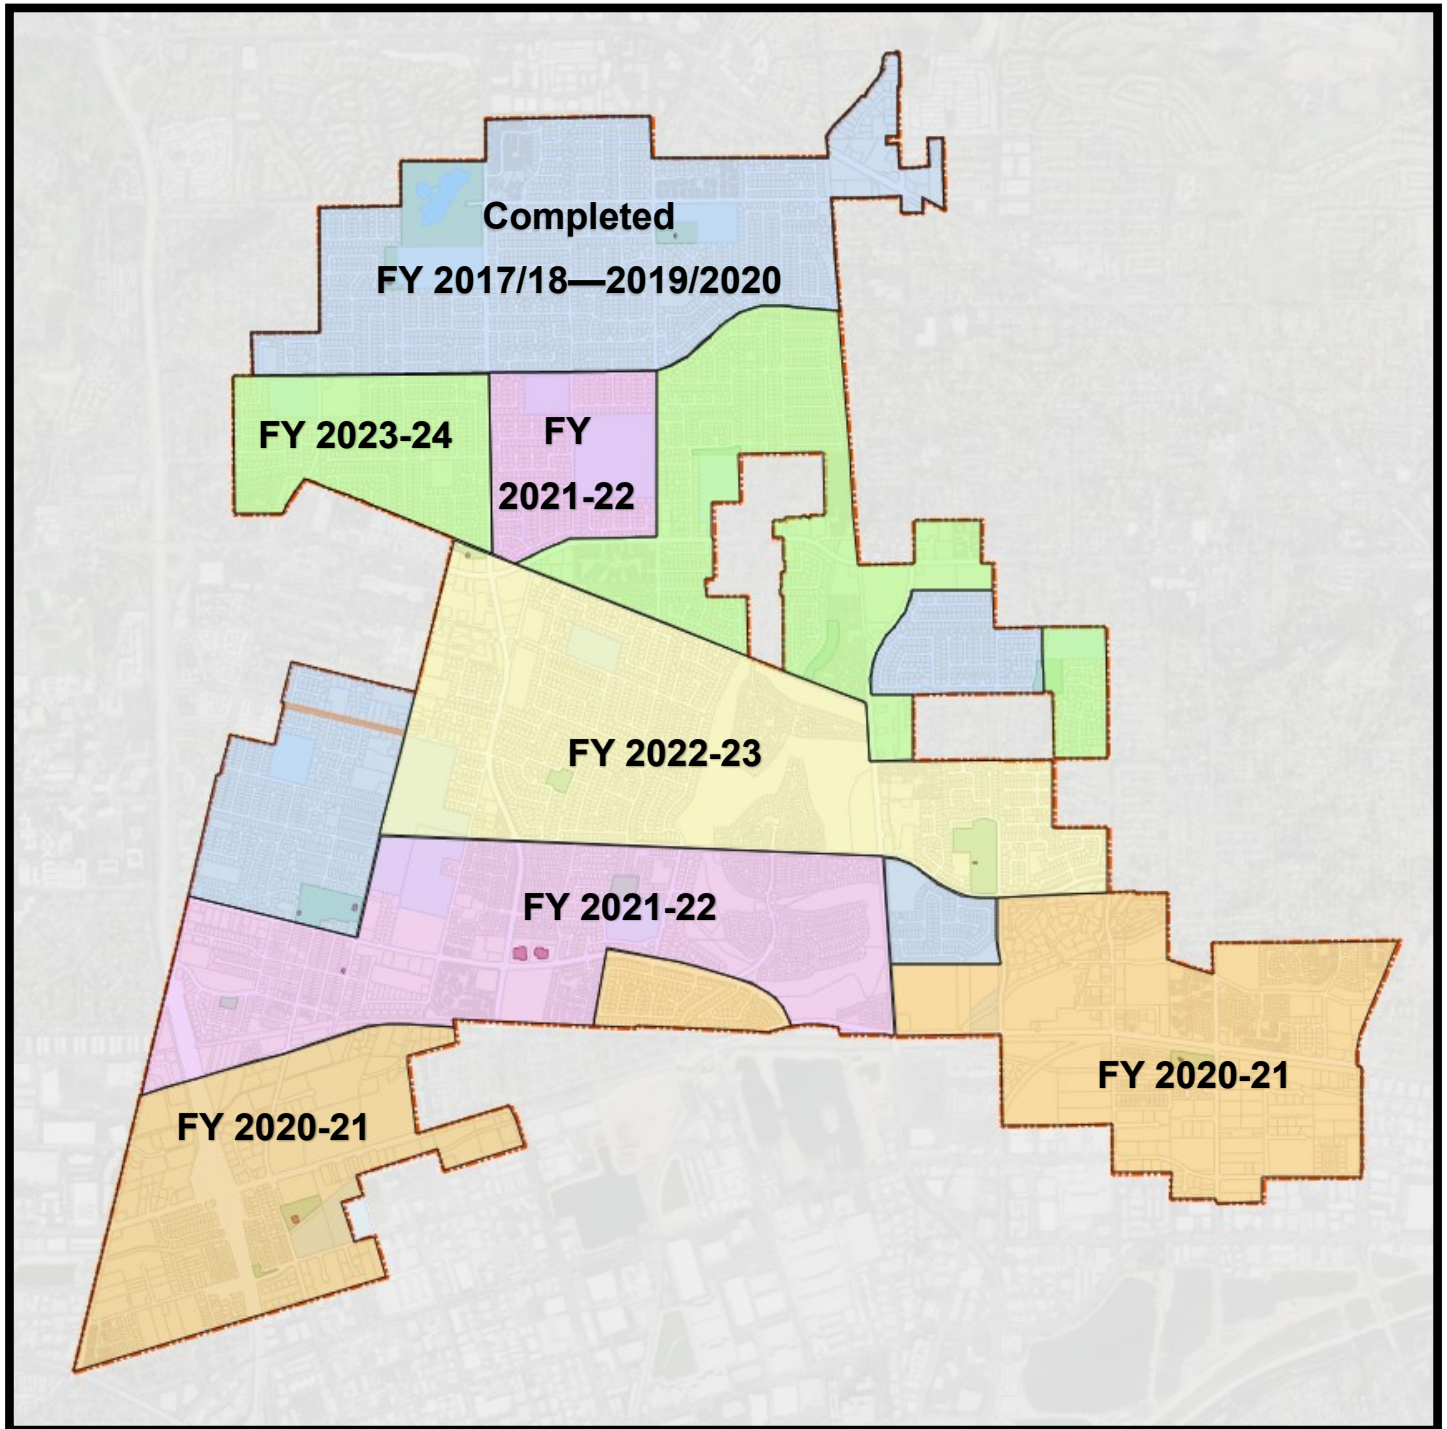

Citywide Pavement Rehabilitation Schedule

City of Placentia

0 0.3 0.06 Miles